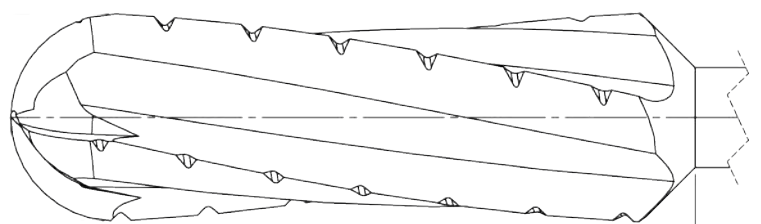

---

CONICAL  $\varnothing$  3.1 x 13 mm

(conical helical teeth)

CONICAL  $\varnothing$  4.1 x 13 mm

(conical helical teeth)

---

CYLINDRICAL STRAIGHT  $\varnothing$  2.0 x 20 mm

(cylindrical straight teeth)

CYLINDRICAL STRAIGHT  $\varnothing$  2.5 x 14 mm

(cylindrical straight teeth)

CYLINDRICAL STRAIGHT  $\varnothing$  3.1 x 22 mm

(cylindrical straight teeth)

# BRM BURRS

**WEDGE Ø 3.1 x 13 mm**

**(helical conical)**

**WEDGE Ø 4.1 x 13 mm**

**(helical conical)**

**CYLINDRICAL ROUNDED Ø 3.1 x 15 mm**

**(cylindrical straight teeth)**

**CYLINDRICAL ROUNDED Ø 4.1 x 15 mm**

**(cylindrical straight teeth)**

**BROPHY Ø 5.0 x 15 mm**

**(helical oval)**