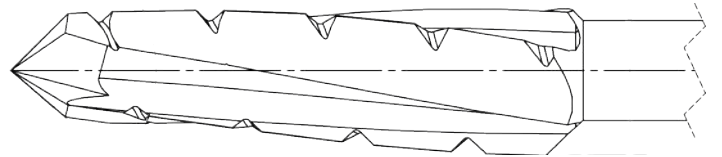

---

CONICAL  $\varnothing$  3.1 x 13 mm

(conical helical teeth)

CONICAL  $\varnothing$  4.1 x 13 mm

(conical helical teeth)

---

CYLINDRICAL STRAIGHT  $\varnothing$  2.0 x 20 mm

(cylindrical straight teeth)

CYLINDRICAL STRAIGHT  $\varnothing$  2.5 x 14 mm

(cylindrical straight teeth)

CYLINDRICAL STRAIGHT  $\varnothing$  3.1 x 22 mm

(cylindrical straight teeth)

# BRM BURRS

**WEDGE Ø 3.1 x 13 mm**

**(helical conical)**

**WEDGE Ø 4.1 x 13 mm**

**(helical conical)**

**CYLINDRICAL ROUNDED Ø 3.1 x 15 mm**

**(cylindrical straight teeth)**

**CYLINDRICAL ROUNDED Ø 4.1 x 15 mm**

**(cylindrical straight teeth)**

**BROPHY Ø 5.0 x 15 mm**

**(helical oval)**