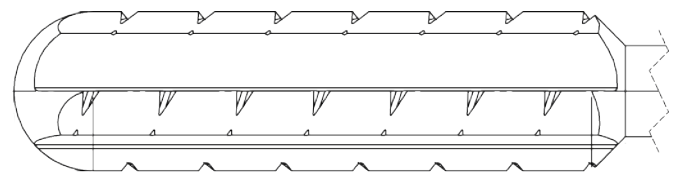

---

CONICAL  $\varnothing$  3.1 x 13 mm

(conical helical teeth)

CONICAL  $\varnothing$  4.1 x 13 mm

(conical helical teeth)

---

CYLINDRICAL STRAIGHT  $\varnothing$  2.0 x 20 mm

(cylindrical straight teeth)

CYLINDRICAL STRAIGHT  $\varnothing$  2.5 x 14 mm

(cylindrical straight teeth)

CYLINDRICAL STRAIGHT  $\varnothing$  3.1 x 22 mm

(cylindrical straight teeth)

# BRM BURRS

**WEDGE Ø 3.1 x 13 mm**

**(helical conical)**

**WEDGE Ø 4.1 x 13 mm**

**(helical conical)**

**CYLINDRICAL ROUNDED Ø 3.1 x 15 mm**

**(cylindrical straight teeth)**

**CYLINDRICAL ROUNDED Ø 4.1 x 15 mm**

**(cylindrical straight teeth)**

**BROPHY Ø 5.0 x 15 mm**

**(helical oval)**