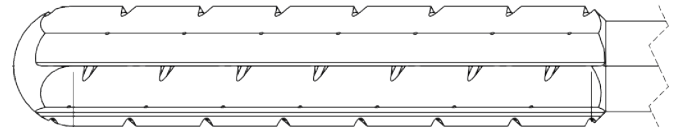

CYLINDRICAL STRAIGHT  $\varnothing$  2.5 x 14 mm

(cylindrical straight teeth)

CYLINDRICAL STRAIGHT  $\varnothing$  3.1 x 22 mm

(cylindrical straight teeth)

# BRM BURRS

**WEDGE Ø 3.1 x 13 mm**

**(helical conical)**

**WEDGE Ø 4.1 x 13 mm**

**(helical conical)**

**CYLINDRICAL ROUNDED Ø 3.1 x 15 mm**

**(cylindrical straight teeth)**

**CYLINDRICAL ROUNDED Ø 4.1 x 15 mm**

**(cylindrical straight teeth)**

**BROPHY Ø 5.0 x 15 mm**

**(helical oval)**