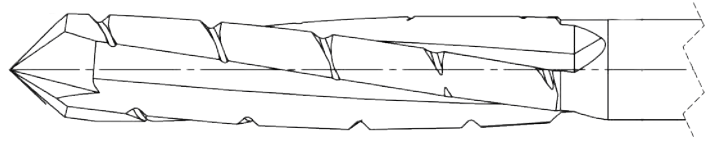

---

CONICAL  $\varnothing$  3.1 x 13 mm

(conical helical teeth)

CONICAL  $\varnothing$  4.1 x 13 mm

(conical helical teeth)

---

CYLINDRICAL STRAIGHT  $\varnothing$  2.0 x 20 mm

(cylindrical straight teeth)

CYLINDRICAL STRAIGHT  $\varnothing$  2.5 x 14 mm

(cylindrical straight teeth)

CYLINDRICAL STRAIGHT  $\varnothing$  3.1 x 22 mm

(cylindrical straight teeth)

# BRM BURRS

**WEDGE Ø 3.1 x 13 mm**

**(helical conical)**

**WEDGE Ø 4.1 x 13 mm**

**(helical conical)**

**CYLINDRICAL ROUNDED Ø 3.1 x 15 mm**

**(cylindrical straight teeth)**

**CYLINDRICAL ROUNDED Ø 4.1 x 15 mm**